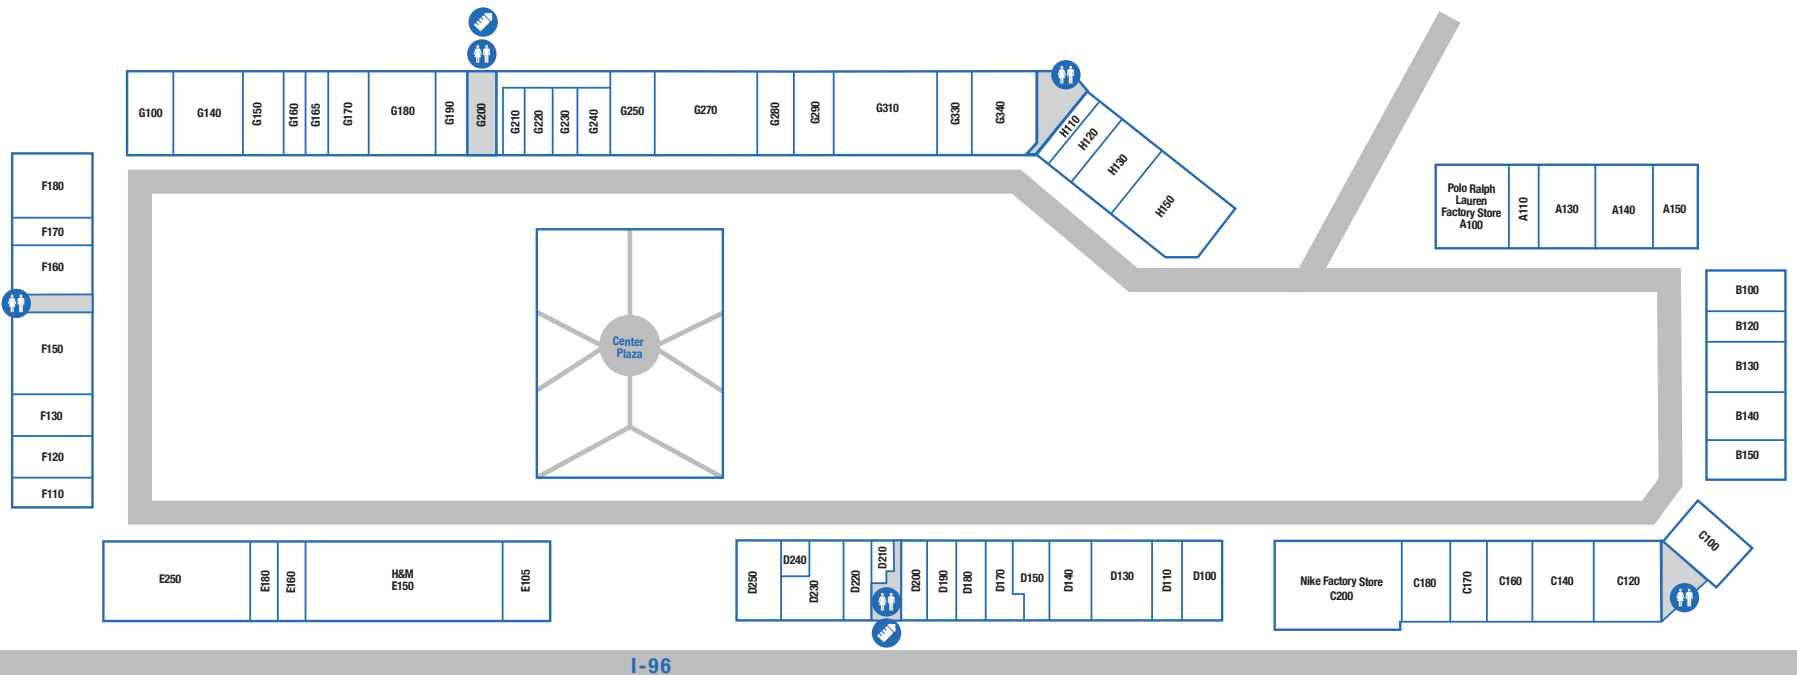

CENTER MAP

Restrooms

Mothers' Room

ACCESSORIES & JEWELRY

G140	American Eagle Outfitters	(517) 552-3033
B130	Ann Taylor Factory Store	(517) 540-6386
D190	Chico's Outlet	(517) 540-0544
E180	Claire's	(517) 545-3675
C120	Coach	(517) 552-4949
G270	Columbia Factory Store	(517) 338-3100
B120	Francesca's	(517) 586-0011
B100	Guess Factory Store	(517) 546-2933
E150	H&M	(855) 466-7467
G160	Hot Topic	(517) 552-7206
D230	J.Crew Crewcuts Factory	(517) 548-4894
G330	Just Cozy	
G230	Kay Jewelers Outlet	(517) 545-3650
D100	Levi's Outlet	(517) 548-9383
G210	Lids	(517) 376-3710
B140	Loft Outlet	(517) 540-6393
C180	Michael Kors	(517) 545-7547
D240	Pandora	(517) 672-5152
D210	Sunglass Hut	(517) 552-6050
D110	White House Black Market	(517) 338-3440

APPAREL

H130	Adidas	(517) 537-2753
G140	American Eagle Outfitters	(517) 552-3033
B130	Ann Taylor Factory Store	(517) 540-6386
F150	Banana Republic Factory	(517) 540-6047
D180	Casual Male XL Outlet	(517) 545-3594
D190	Chico's Outlet	(517) 540-0544
C120	Coach	(517) 552-4949
G270	Columbia Factory Store	(517) 338-3100
G170	Daily Thread	(612) 393-2044
G340	Eddie Bauer Outlet	(517) 552-9206
B120	Francesca's	(517) 586-0011
H150	Gap Outlet	(517) 545-1780
B100	Guess Factory Store	(517) 546-2933
E150	H&M	(855) 466-7467
G310	Hanesbrands	(517) 545-1710
G160	Hot Topic	(517) 552-7206
D230	J.Crew Crewcuts Factory	(517) 548-4894
G280	Jockey	(517) 545-8672
G330	Just Cozy	
D100	Levi's Outlet	(517) 548-9383
G210	Lids	(517) 376-3710
B140	Loft Outlet	(517) 540-6393
F160	Maurices	(517) 540-9644
D170	Merrell	(517) 545-5007
C180	Michael Kors	(517) 545-7547
C200	Nike Factory Store	(517) 552-6453
E250	Old Navy Outlet	(517) 552-1376
A100	Polo Ralph Lauren	(517) 546-7570
H120	Skechers	(517) 545-5715
C100	The Uniform Outlet	(517) 552-4982
C140	Tommy Hilfiger	(517) 552-6475
D130	Under Armour	(517) 552-3865
D110	White House Black Market	(517) 338-3440