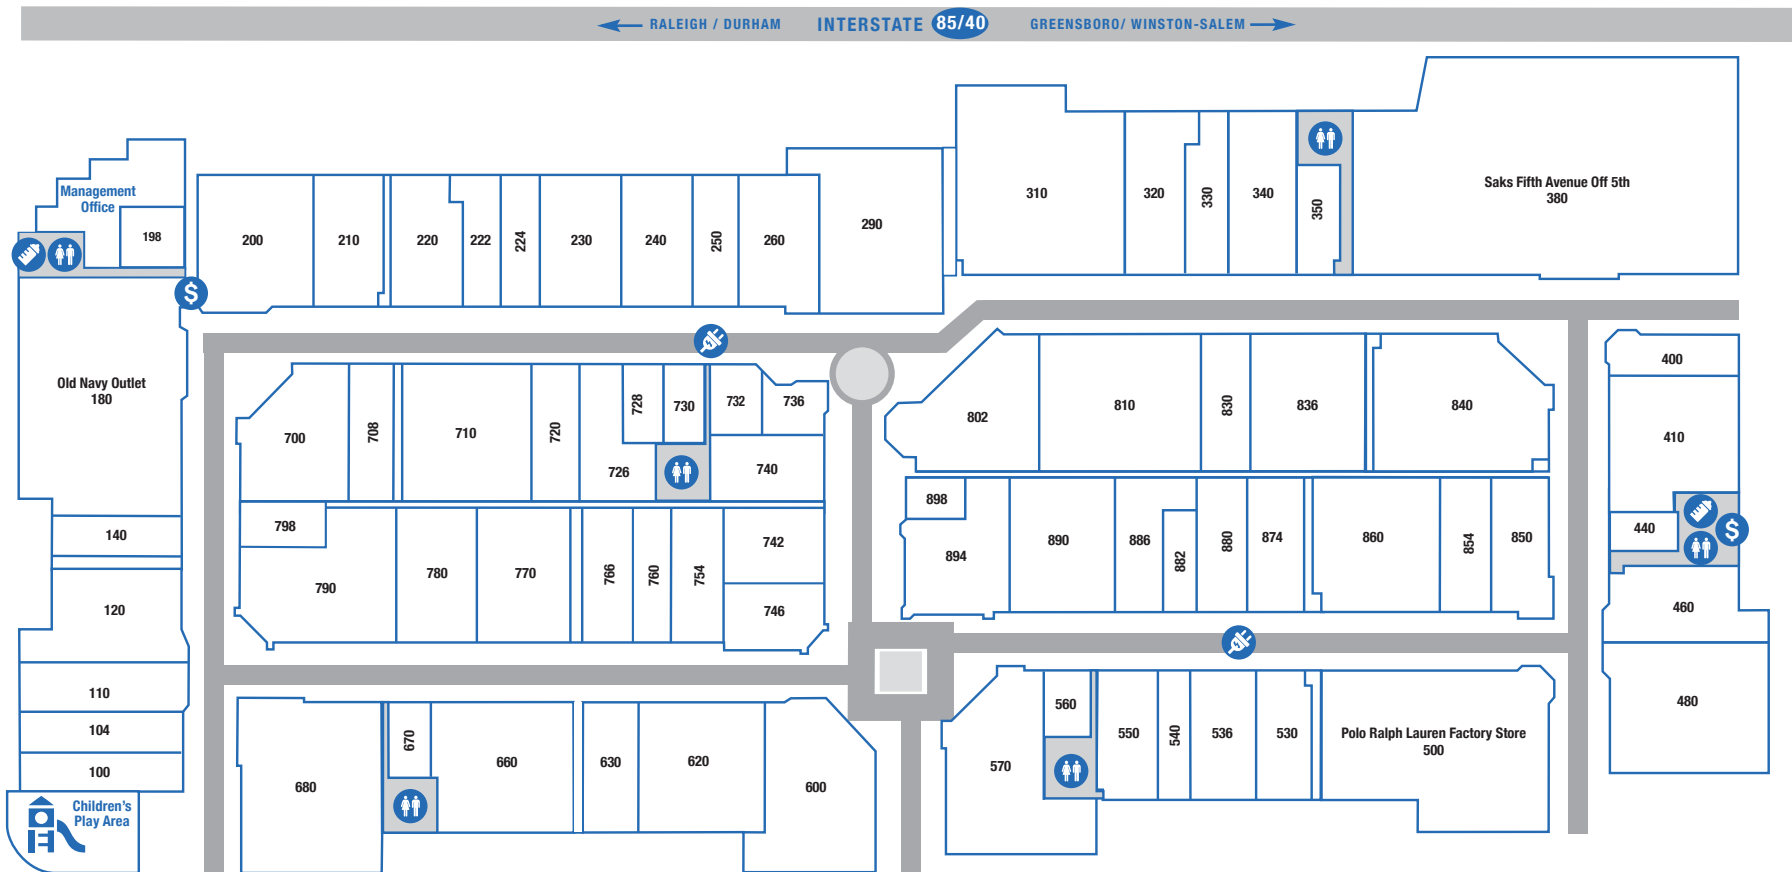

CENTER MAP

Restrooms

Mothers' Room

ATM

Charging Station

ACCESSORIES & JEWELRY

110	Aerie	(919) 568-4203
836	American Eagle Outfitters	(919) 304-0560
780	Ann Taylor Factory Store	(919) 304-2572
670	Claire's	(919) 563-0139
894	Coach	(919) 304-1291
710	Columbia Factory Store	(919) 563-2962
630	Crocs	(984) 201-6164
830	Francesca's	(984) 203-3001
410	Guess Factory Store	(919) 563-2344
890	J.Crew Crewcuts Factory	(919) 304-2834
736	Jared Vault	(919) 563-2471
760	Johnston & Murphy	(919) 563-2826
726	Kate Spade New York	(919) 304-0099
746	Kay Jewelers Outlet	(919) 304-1650
440	Lids	(984) 290-1051
802	Michael Kors	(919) 304-2360
330	Oakley	(919) 304-2440
180	Old Navy Outlet	(919) 304-0653
860	Palmetto Moon	(984) 983-7282
732	Pandora	(336) 738-3334
500	Polo Ralph Lauren	(919) 304-2121
200	Puma Outlet	(984) 426-1121
380	Saks OFF 5TH	(919) 563-6006
766	Samsonite Factory Outlet	(919) 563-1518
250	Simply Southern	(919) 304-0973
560	Sunglass Hut	(919) 563-0098
898	Sunglass Hut	(919) 304-1118
220	Tory Burch	(919) 563-0079
740	Vera Bradley	(919) 568-0707

754	Lucky Brand Jeans	(919) 563-2630
802	Michael Kors	(919) 304-2360
310	Nike Factory Store	(919) 563-2172
330	Oakley	(919) 304-2440
180	Old Navy Outlet	(919) 304-0653
860	Palmetto Moon	(984) 983-7282
500	Polo Ralph Lauren	(919) 304-2121
200	Puma Outlet	(984) 426-1121
770	Rue21	(919) 304-3111
380	Saks OFF 5TH	(919) 563-6006
250	Simply Southern	(919) 304-0973
240	Skechers	(919) 304-1671
460	Talbots Outlet	(919) 563-0160
570	Tommy Hilfiger	(919) 304-2600
220	Tory Burch	(919) 563-0079
810	Under Armour	(919) 241-5894
224	Uniform Destination	(919) 563-1320
700	Vans Outlet	(919) 304-0226
210	Vineyard Vines	(919) 563-2804

660	Rack Room Shoes	(919) 563-2027
380	Saks OFF 5TH	(919) 563-6006
740	Skechers	(919) 304-1671
720	Sperry	(984) 203-3101
220	Tory Burch	(919) 563-0079
810	Under Armour	(919) 241-5894
700	Vans Outlet	(919) 304-0226