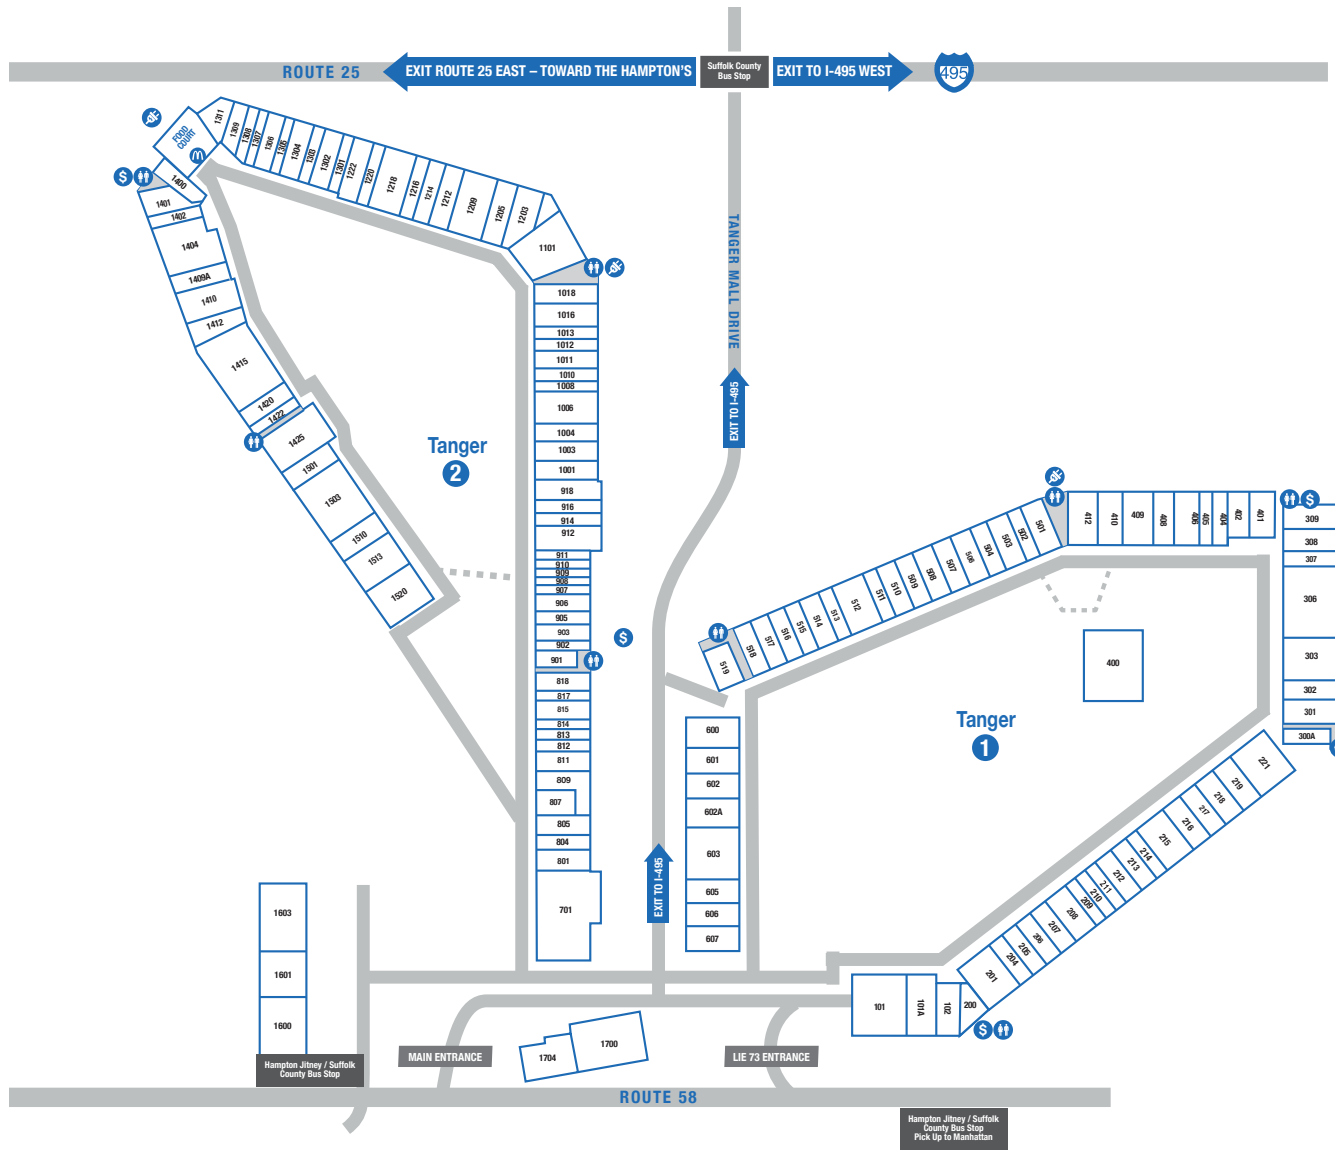

# CENTER MAP

## SERVICE LEGEND

Restrooms

ATM

Charging Station